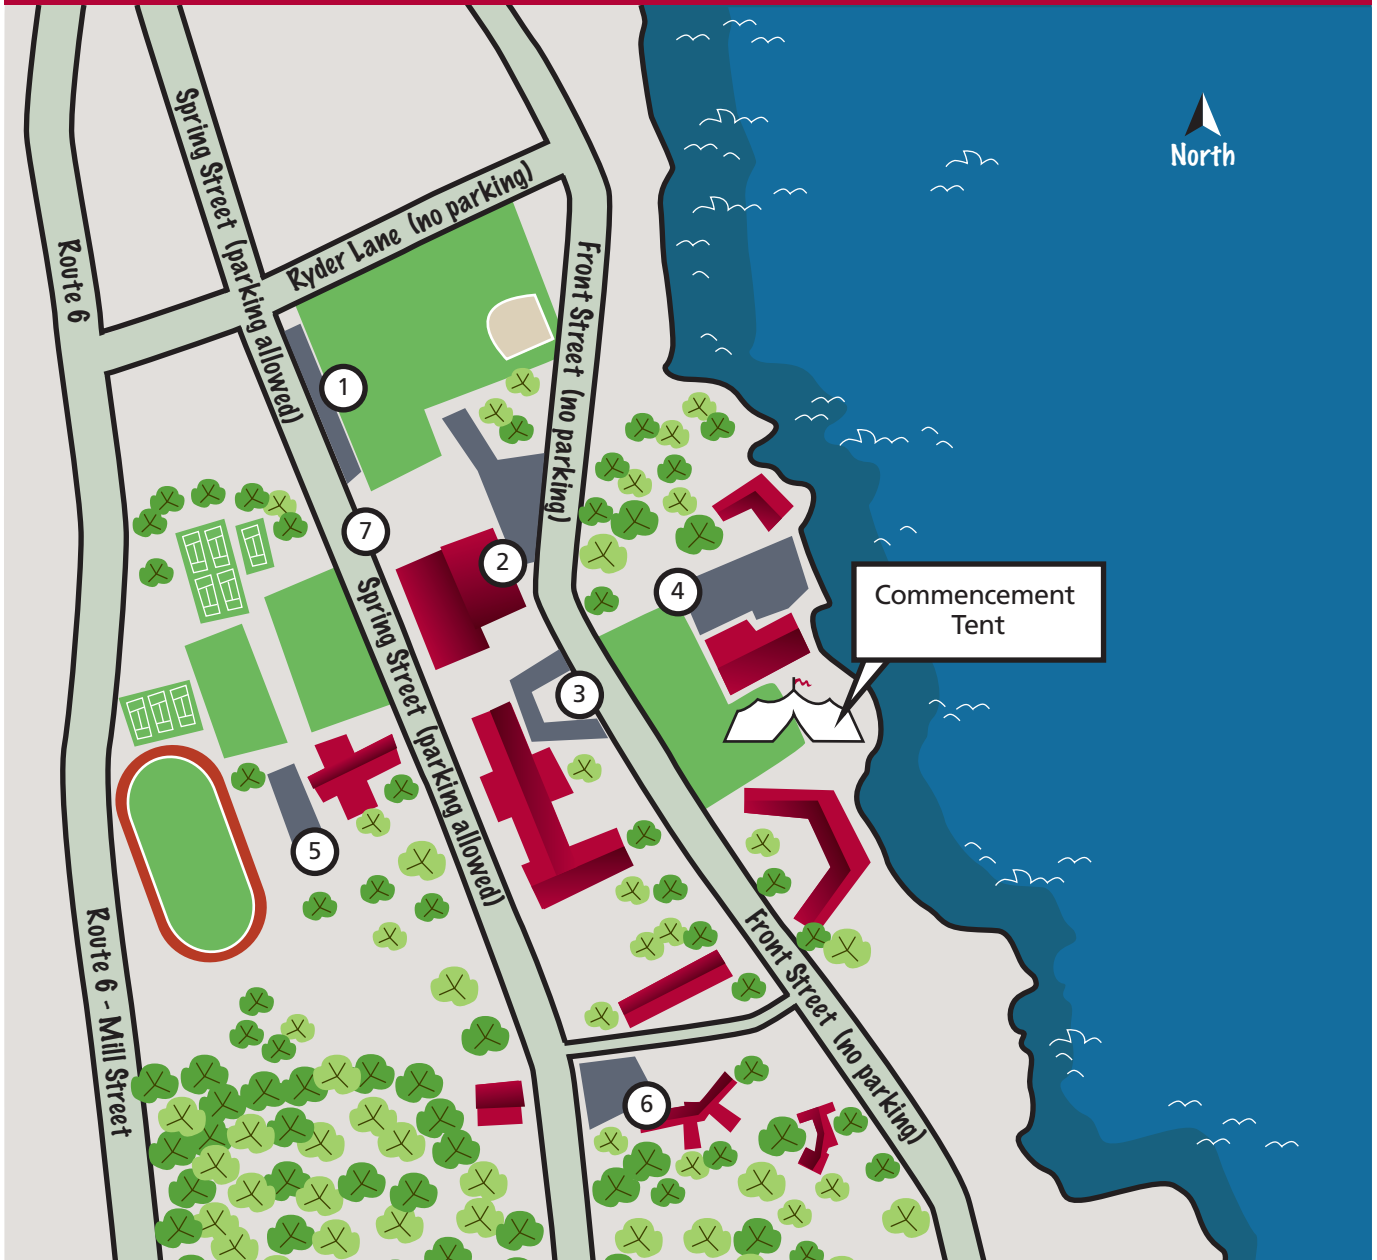

TABOR ACADEMY PARKING MAP

Parking is available in the following areas (distances to Commencement Tent):

1. Gravel Lot at Playing Fields (<1/2 mile)
2. Fish Center for Health & Athletics (1/4 mile)
3. Academic Oval at Stroud Academic Center (1/4 mile)
4. Fireman Center for the Performing Arts (1/10 mile/handicapped lot)
5. Behind Wickenden Chapel (<1/2 mile)
6. Matsumura House Lawn (1/4 mile)
7. Parking along Spring Street is allowed. (parking signs will be posted)
Parking is prohibited on Front Street and on Ryder Lane.